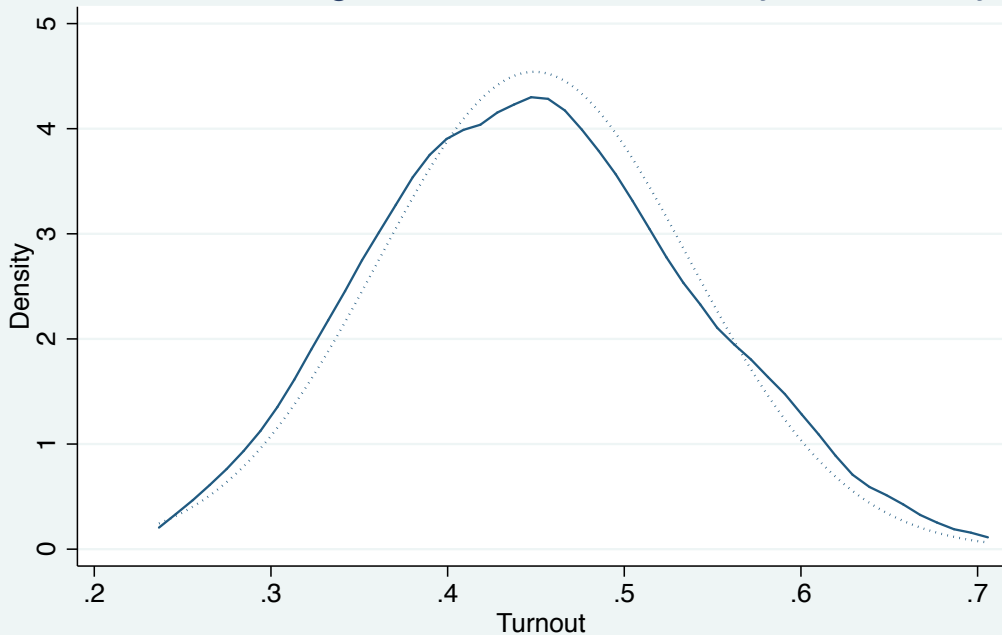

# 2009 Mexican general election: turnout by constituency

kernel = epanechnikov, bandwidth = 0.0253