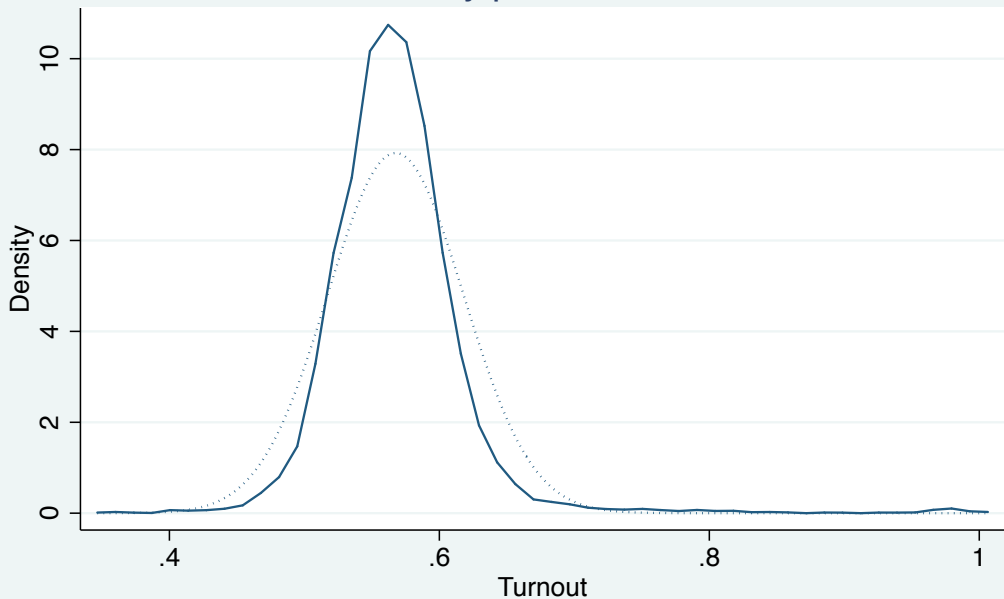

# 2012 Russian presidential election: Turnout by precinct, Moscow

kernel = epanechnikov, bandwidth = 0.0064