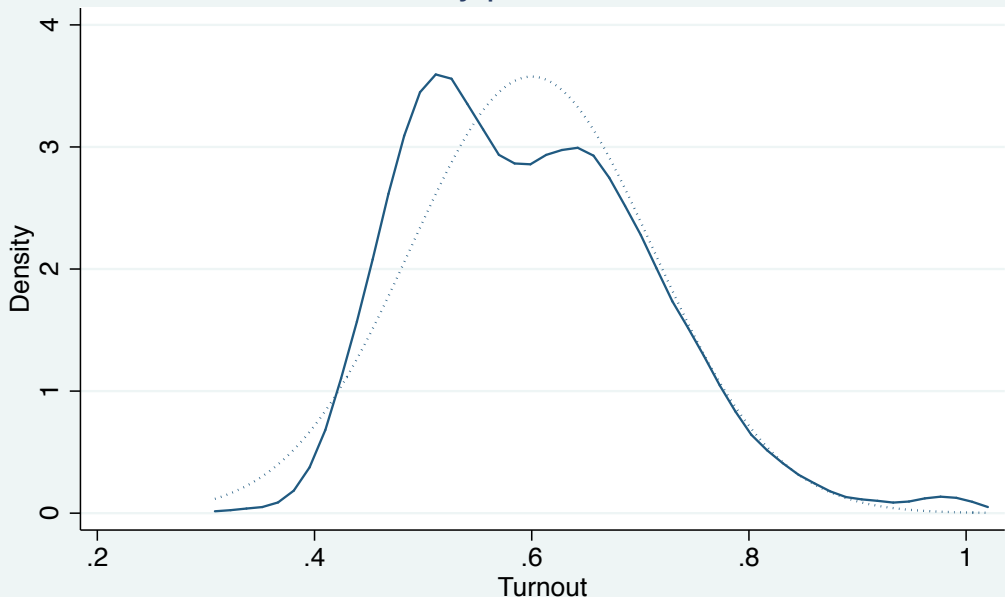

2011 Russian parliamentary election: turnout by precinct, Moscow

kernel = epanechnikov, bandwidth = 0.0200