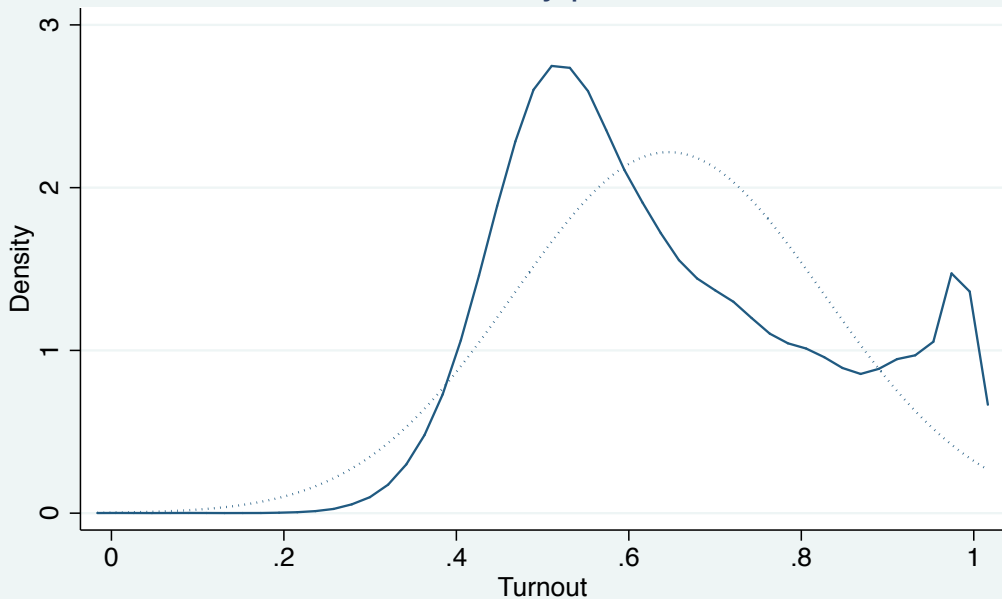

2011 Russian parliamentary election: Turnout by precinct

kernel = epanechnikov, bandwidth = 0.0164