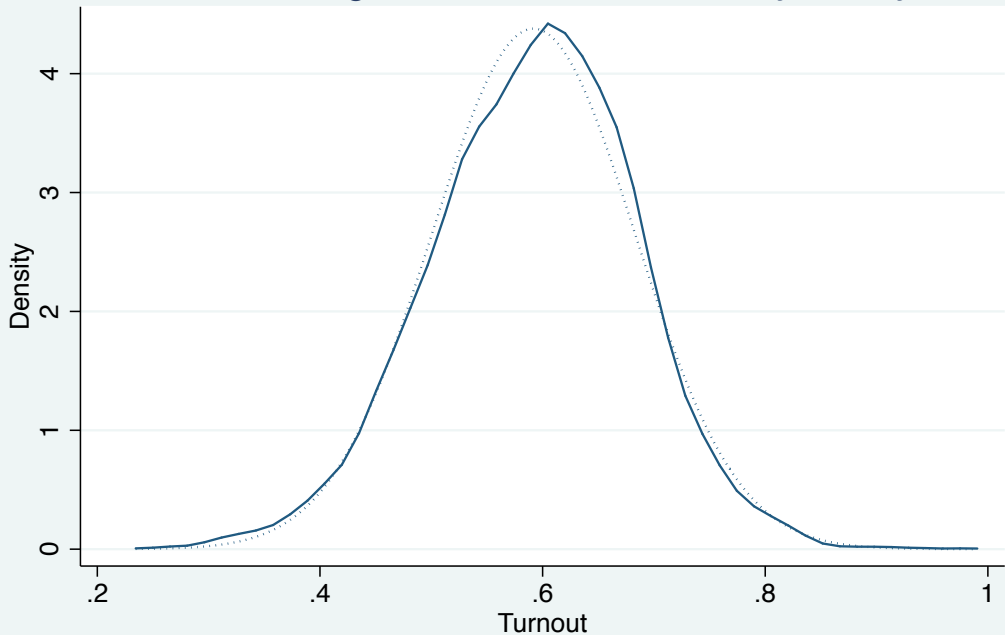

2008 U.S. general election: turnout by county

kernel = epanechnikov, bandwidth = 0.0164